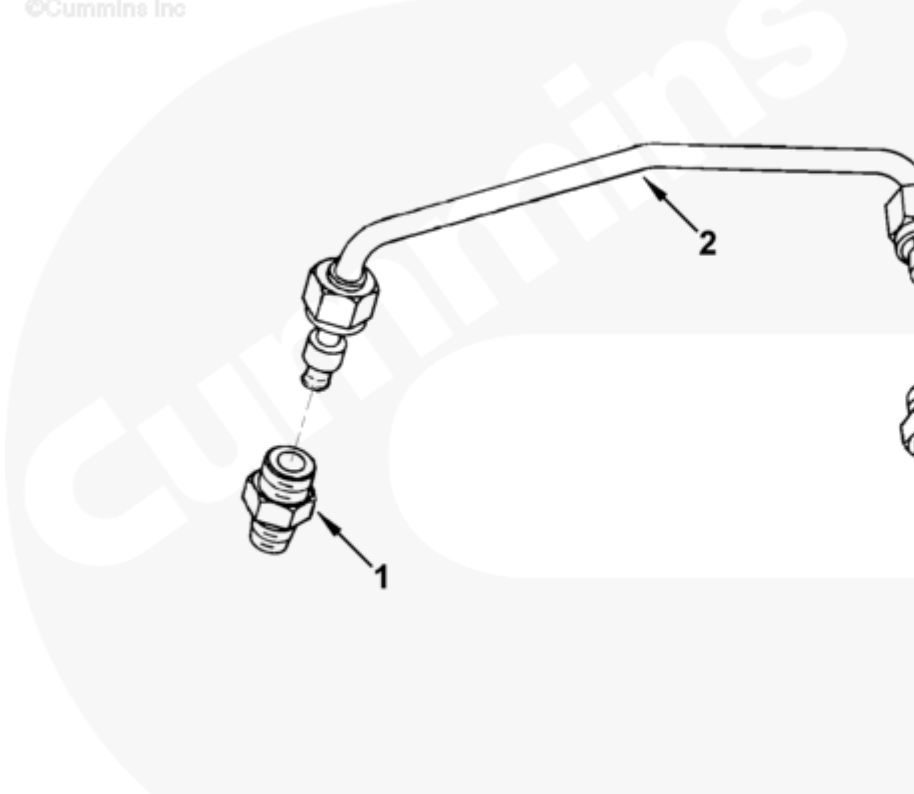

©Cummins Inc

fe910ge

SMALL | MEDIUM | LARGE

Cart	Ref No	Part Number	Part Description	Required	Remarks
View My Cart					
		FE9736-03	Air Fuel Control Plumbing		Air Fuel Control Plumbing...(More)

					Engine Family: B Series
					Aspiration: Sea Water
					Aftercooled
					Fuel Pump Mfg/Model:
					Nippondenso EP-9
					Boost Control: Yes
					Turbocharger Type: Non-
					Wastegate
<input type="checkbox"/>	1	3909552	Male Connector	1	
<input type="checkbox"/>	2	3920878	Air Fuel Control Tube	1	